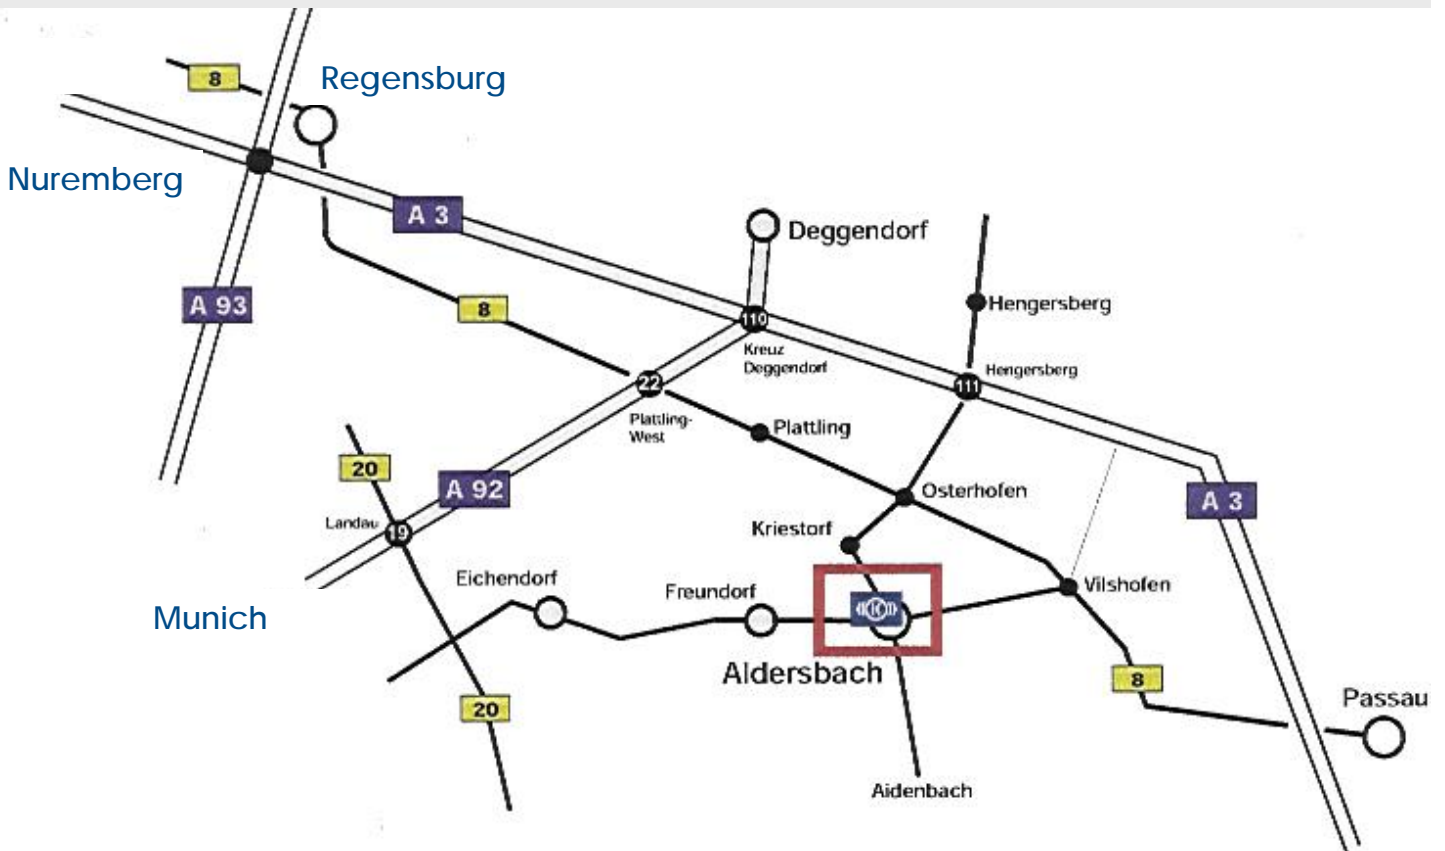

Aldersbach in Bavaria ...

The straight way ...

 from Airport Munich / Munich via Autobahn A92

1st alternative

A92 Landshut – Deggendorf
 exit 19: „Landau/Isar, Eichendorf“
 turn left B20 in direction to „Burghausen/Vilshofen“
 after ca. 5 km leave right towards „Eichendorf“
 via Eichendorf to „Aldersbach/Vilshofen“
 (Landau – Aldersbach ca. 32 km)

2nd alternative

A92 Landshut – Deggendorf
 cross Deggendorf A3 towards Passau
 exit 111: „Hengersberg“
 turn left in direction to „Osterhofen“
 1st traffic circle at Osterhofen: cross
 2nd traffic circle: cross towards „Aldersbach“
 turn left (ST2083) towards „Aldersbach“
 (Hengersberg – Aldersbach ca. 25 km)

The straight way ...

via Autobahn A3 (from Nuremberg, Regensburg or Linz)

1st alternative

exit 111: „Hengersberg“

turn left in direction to „Osterhofen“

1st traffic circle at Osterhofen: crossing

2nd traffic circle: cross towards „Aldersbach“

turn left (ST2083) towards „Aldersbach“

(Hengersberg – Aldersbach ca. 25 km)

2nd alternative

exit 113: „Garham/Vilshofen“

in direction to „Vilshofen“ (ST2199)

Vilshofen: follow signs in direction to „Aldersbach“